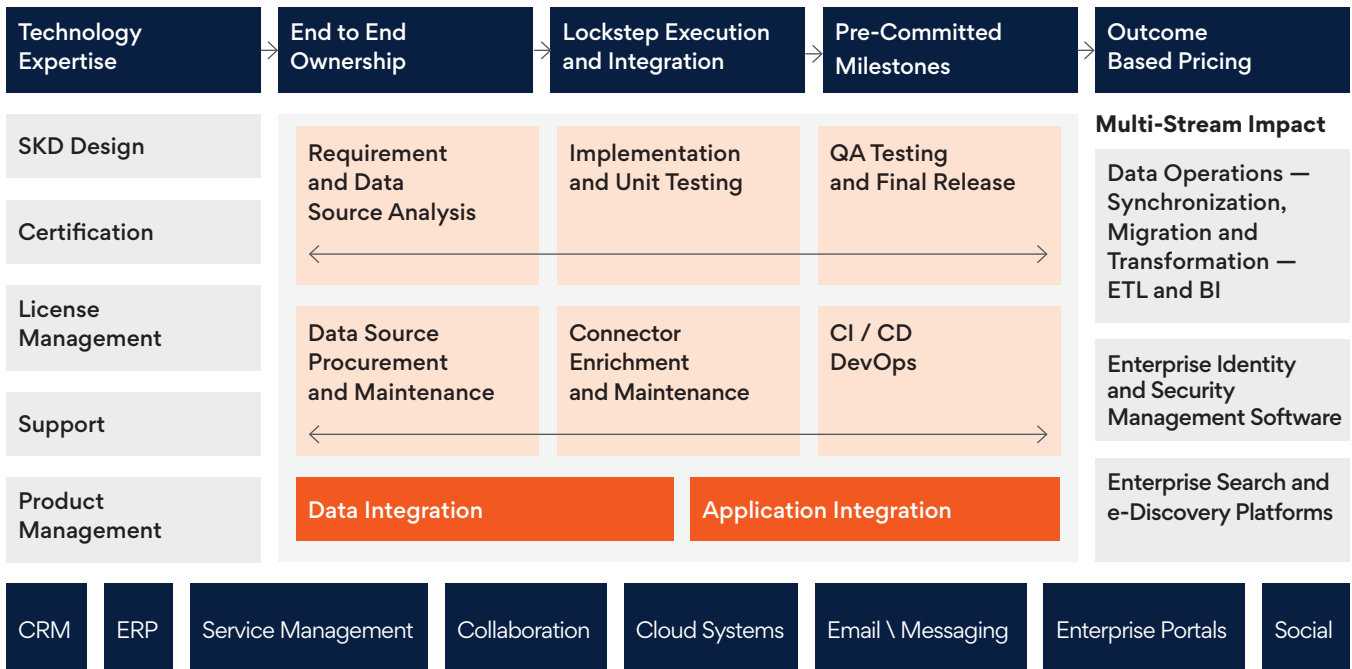

Full life cycle management including development, testing, sustenance, support, certification, and data source management.

Connector Features — Complexity Increases from Left to Right

	Sorting	Pagination	Filtering	Incremental Load
Type of Data	Structured	Semi-structured	Unstructured	
Data Transfer Mode	Synchronous	Asynchronous	Real-Time	Bulk
Data Source Type	SAAS / Cloud	On-premises		
Metadata Adherence				
Authentication